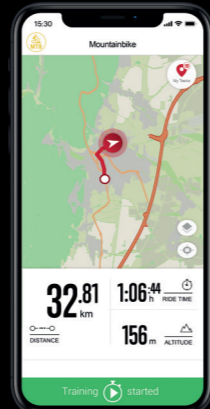

HIGHLIGHTS

Navigation

1.77" Color Display

E-Bike Ready

150+

Functions

Sensor support

Barometric Altitude